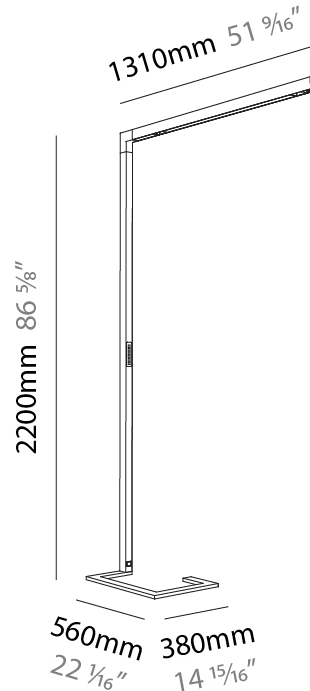

HYPRO-F 90 PORTABLE

A340003-

base number   Color   Finishes   Finishes   Finishes   Finishes   Finishes   Diffuser

1. To build a product code in our configurator select the specify button on the base model # product page
2. To build a manual product code on this datasheet choose from the options listed below in blue font and add the suffix to the base model #

GENERAL

Series: Hypro
Subseries: Hypro-F 90
Brand: Prolicht
Division: Architectural
Mounting Type: Portable
Mounting Location: Floor
Subcategory: Floor

PHYSICAL

Shape: Abstract
Length (mm): 1310
Length (in): 51 ⁹/₁₆"
Width (mm): 380
Width (in): 14 ¹⁵/₁₆"
Height (mm): 2200
Height (in): 86 ⁵/₈"
Light Distribution: Direct / Indirect
Diffuser: PMMA - Micro-prism / Rico
Fixture Finish: ANA / SSR / BKV / CWI / CRY / HAB / MSR / UFT / ITA / RUA / OGR / FTG / MYG / RWR / LOD / PUS / FRO / FUP / KIA / POP / BLS / SPG / MEY / GOH / GUM / CHC / COM / ABZ / JAG / OBR / MOS / ROR
Fixture Material: Aluminum Die Cast

ELECTRICAL

Lamp Type: LED (Zhaga Standard)
Input Wattage (W): 96
Total Output Wattage (W): 87.3
Driver Included: Yes
Driver Location: Integrated
Input Voltage (V): 120 - 277

LED

Color Temperature (°K): 3000 / 4000
Max. Delivered Lumen (lm): 6861-7119
CRI: >90 CRI

OPTICAL

RATINGS AND CERTIFICATIONS

Certified By: Certified for North American Standards
IP rating: IP20