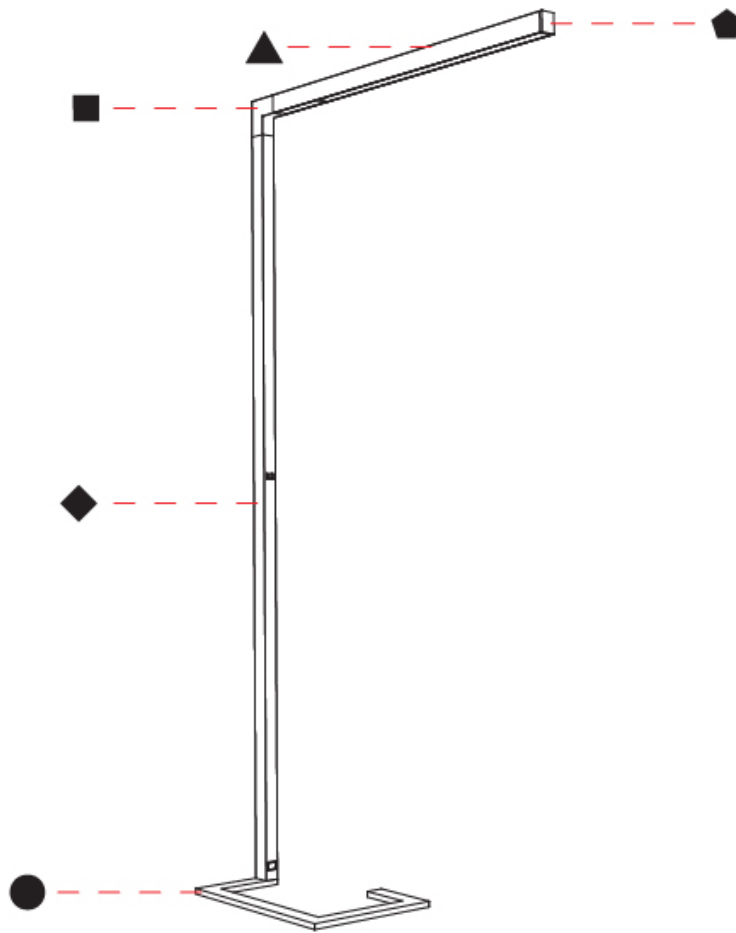

HYPRO-F 90 PORTABLE

A340001-

PROJECT

TYPE

SPECIFIER

QUANTITY

DATE