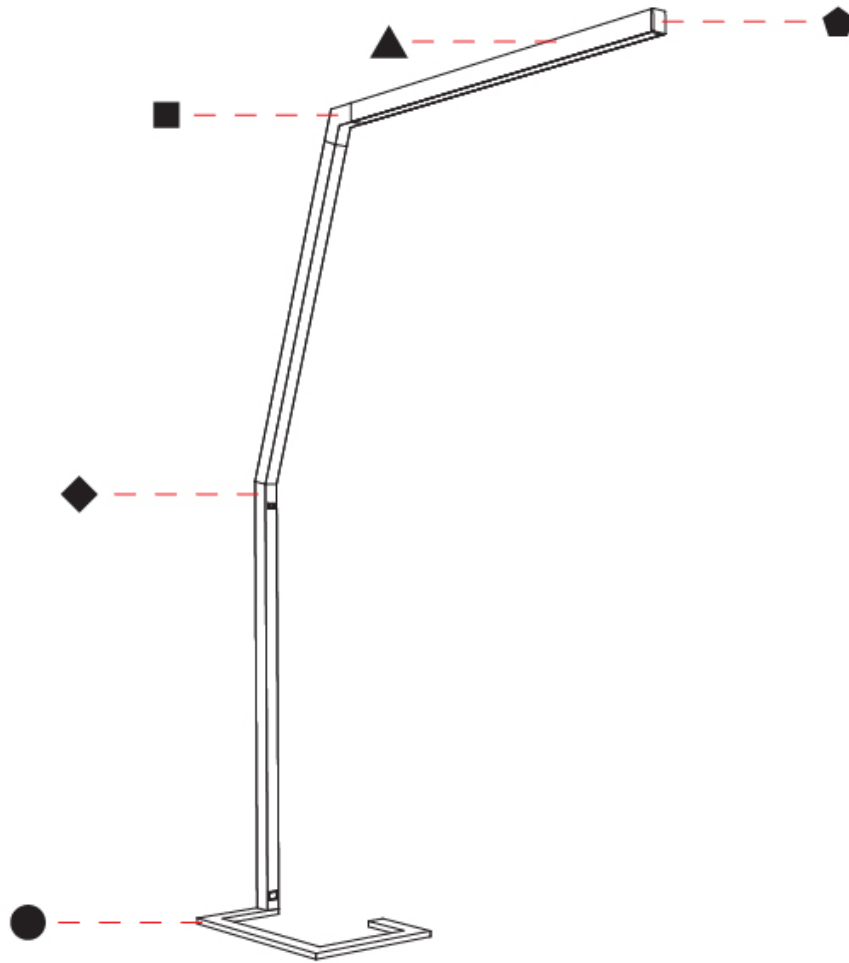

HYPRO-F 160 PORTABLE

A340006-

PROJECT
TYPE
SPECIFIER
QUANTITY
DATE