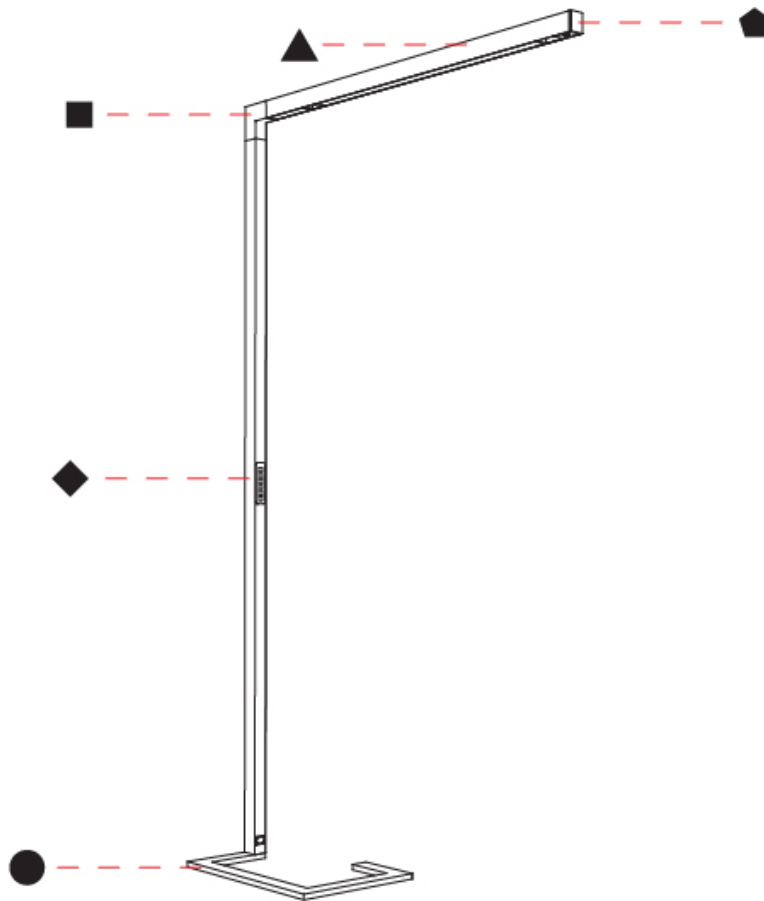

HYPRO-F 90 PORTABLE

A340004-

PROJECT

TYPE

SPECIFIER

QUANTITY

DATE

A