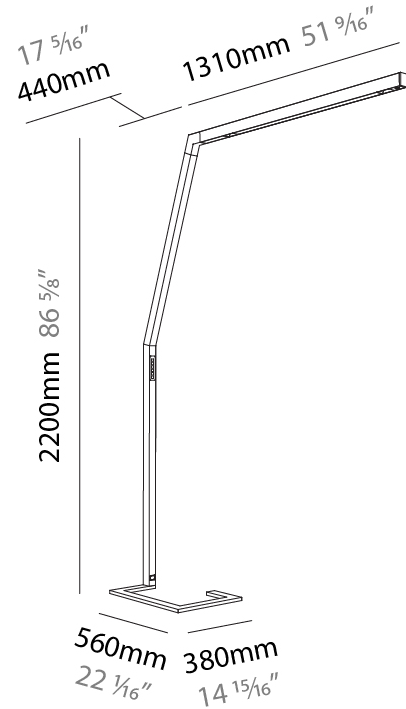

PROJECT
TYPE
SPECIFIER
QUANTITY
DATE

HYPRO-F 160 PORTABLE

A340009-

base number   Color   Finishes   Finishes   Finishes   Finishes   Finishes   Diffuser

Temperature

1. To build a product code in our configurator select the specify button on the base model # product page
2. To build a manual product code on this datasheet choose from the options listed below in blue font and add the suffix to the base model #

GENERAL

Series: Hypro
Subseries: Hypro-F 160
Brand: Prolicht
Division: Architectural
Mounting Type: Portable
Mounting Location: Floor
Subcategory: Floor

PHYSICAL

Shape: Abstract
Length (mm): 1750
Length (in): 68 7/8
Width (mm): 380
Width (in): 14 15/16
Height (mm): 2200
Height (in): 86 5/8
Light Distribution: Direct / Indirect
Diffuser: PMMA - Micro-prism / Rico
Fixture Finish: ANA / SSR / BKV / CWI / CRY / HAB / MSR / UFT / ITA / RUA / OGR / FTG / MYG / RWR / LOD / PUS / FRO / FUP / KIA / POP / BLS / SPG / MEY / GOH / GUM / CHC / COM / ABZ / JAG / OBR / MOS / ROR
Fixture Material: Aluminum Die Cast

ELECTRICAL

Lamp Type: LED (Zhaga Standard)
Input Wattage (W): 96
Total Output Wattage (W): 87.3
Driver Included: Yes
Driver Location: Integrated
Input Voltage (V): 120 - 277

LED

Color Temperature (°K): 3000 / 4000 / TW
Max. Delivered Lumen (lm): 4068-7001
CRI: >90 CRI

OPTICAL

RATINGS AND CERTIFICATIONS

Certified By: Certified for North American Standards
IP rating: IP20