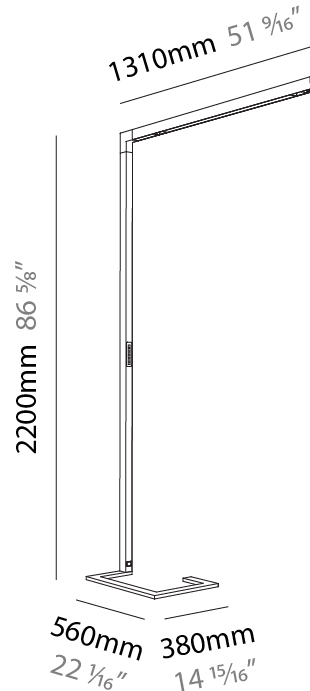

PROJECT
TYPE
SPECIFIER
QUANTITY
DATE

HYPRO-F 90 PORTABLE

A340004-

base number   Color   Finishes   Finishes   Finishes   Finishes   Finishes   Diffuser

Temperature

1. To build a product code in our configurator select the specify button on the base model # product page
2. To build a manual product code on this datasheet choose from the options listed below in blue font and add the suffix to the base model #

GENERAL

Series: Hypro
Subseries: Hypro-F 90
Brand: Prolicht
Division: Architectural
Mounting Type: Portable
Mounting Location: Floor
Subcategory: Floor

PHYSICAL

Shape: Abstract
Length (mm): 1310
Length (in): 51 ⁹/₁₆"
Width (mm): 380
Width (in): 14 ¹⁵/₁₆"
Height (mm): 2200
Height (in): 86 ⁵/₈"
Light Distribution: Direct / Indirect
Diffuser: PMMA - Micro-prism / Rico
Fixture Finish: ANA / SSR / BKV / CWI / CRY / HAB / MSR / UFT / ITA / RUA / OGR / FTG / MYG / RWR / LOD / PUS / FRO / FUP / KIA / POP / BLS / SPG / MEY / GOH / GUM / CHC / COM / ABZ / JAG / OBR / MOS / ROR
Fixture Material: Aluminum Die Cast

ELECTRICAL

Lamp Type: LED (Zhaga Standard)
Input Wattage (W): 96
Total Output Wattage (W): 87.3
Driver Included: Yes
Driver Location: Integrated
Input Voltage (V): 120 - 277

LED

Color Temperature (°K): 3000 / 4000 / TW
Max. Delivered Lumen (lm): 4068-7001
CRI: >90 CRI

OPTICAL

RATINGS AND CERTIFICATIONS

Certified By: Certified for North American Standards
IP rating: IP20